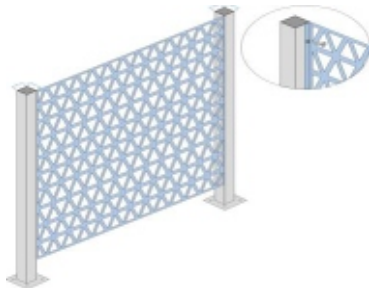

FIXING & INSTALLATION OF DECORATIVE PANELS

WOODEN POST FIXING

Recommended fixing and installation details when choosing pressure impregnated wood posts. Its recommended that posts to be dug 80 to 90cm down for best stability. Ready concrete can be used as well or Pole feet from Steel are recommended for better stability. Under special conditions where high winds or lose ground is the case deeper than advised is better to be opted.

FRONT ELEVATION

CLOSE UP.

RARE FIXING DETAIL.

OVERLAPPED FITTING

STEEL POST FOR MOUNTING

Recommended on foundations, wooden terrace or balcony slab if digging the posts in the ground is not a option than mounting above the ground Steel Hot galvanized post are best, setup your post and simply fasten with bolts for mounting on wooden terrace or concrete. Fixing and installation can be done very easily.

FRONT ELEVATION

CLOSE UP.

RARE FIXING DETAIL.

OVERLAPPED FITTING

FIXED FRAMED OPTION

Decorative screens can be welded and fabricated on customer request using different profile options depending on the requirement. Fixed panels either can behanged, fixed directly to wall or used as sliding doors or windows.

FRONT ELEVATION

CROSS SECTION

BRICK OR CONCRETE STRUCTURE

Decorative panels are multipurpose use and application can be done on my places, Existing Brick walls or Concrete posts, aluminum panels with minimum maintenance and stand out look can easily be fixed as shown in below options.