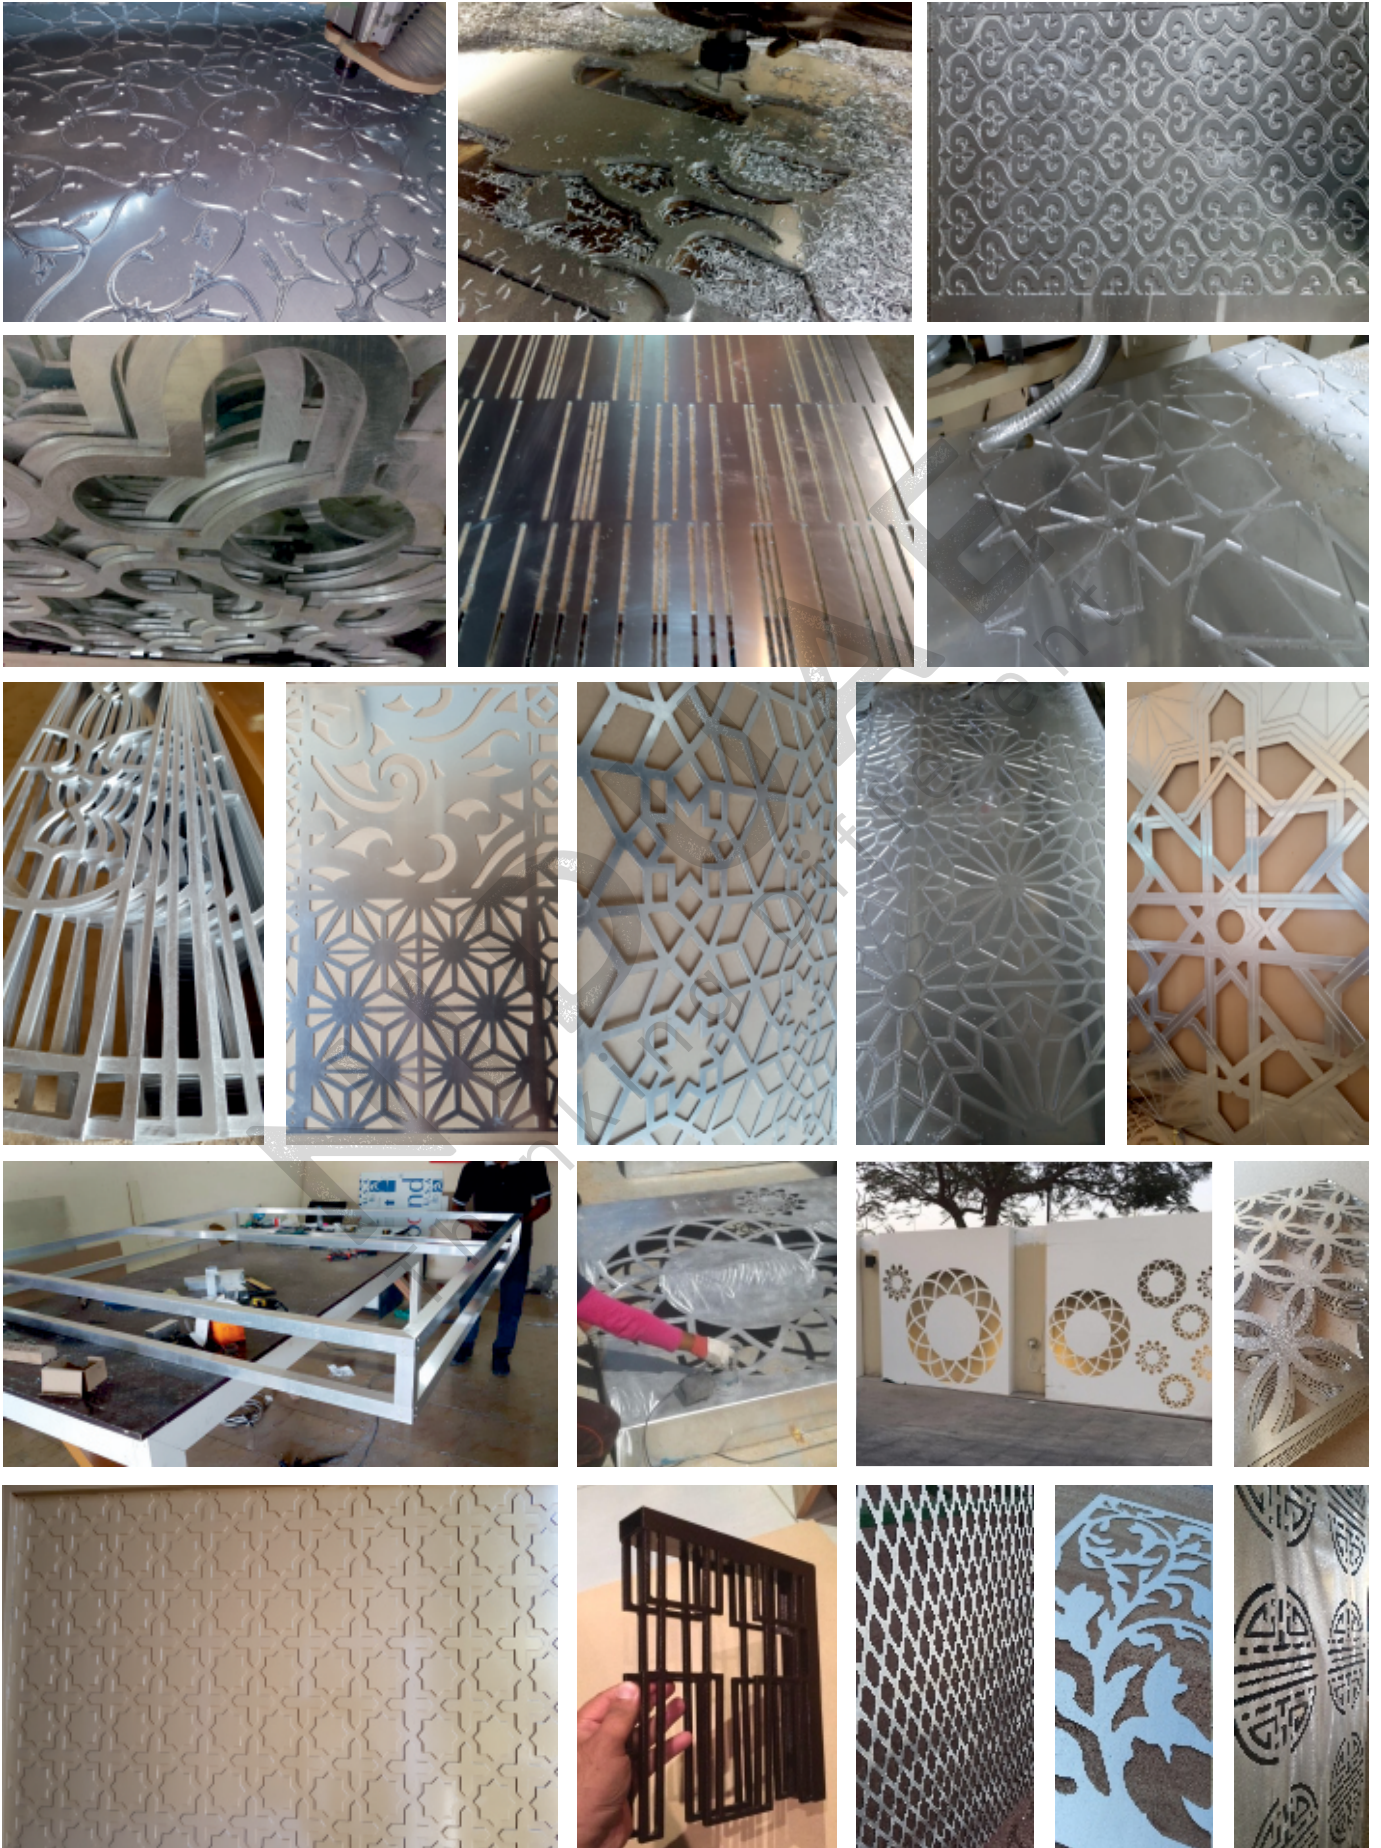

FRONT ELEVATION

CLOSE UP.

RARE FIXING DETAIL.

OVERLAPPED FITTING

FIXED FRAMED OPTION

Decorative screens can be welded and fabricated on customer request using different profile options depending on the requirement. Fixed panels either can behanged, fixed directly to wall or used as sliding doors or windows.

All our screens are sanded & edge cleaned to receive final finishes.

NIDUAE A1

NIDUAE A2

NIDUAE A3

NIDUAE A4

NIDUAE A5

NIDUAE A41

NIDUAE A42