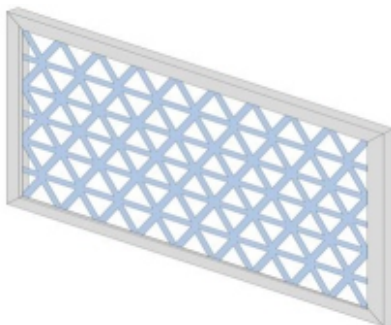

FRONT ELEVATION

CLOSE UP.

RARE FIXING DETAIL.

OVERLAPPED FITTING

STEEL POST FOR MOUNTING

Recommended on foundations, wooden terrace or balcony slab if digging the posts in the ground is not a option than mounting above the ground Steel Hot galvanized post are best, setup your post and simply fasten with bolts for mounting on wooden terrace or concrete. Fixing and installation can be done very easily.

FRONT ELEVATION

CLOSE UP.

RARE FIXING DETAIL.

OVERLAPPED FITTING

FIXED FRAMED OPTION

Decorative screens can be welded and fabricated on customer request using different profile options depending on the requirement. Fixed panels either can behanged, fixed directly to wall or used as sliding doors or windows.

FRONT ELEVATION

CROSS SECTION

BRICK OR CONCRETE STRUCTURE

Decorative panels are multipurpose use and application can be done on my places, Existing Brick walls or Concrete posts, aluminum panels with minimum maintenance and stand out look can easily be fixed as shown in below options.