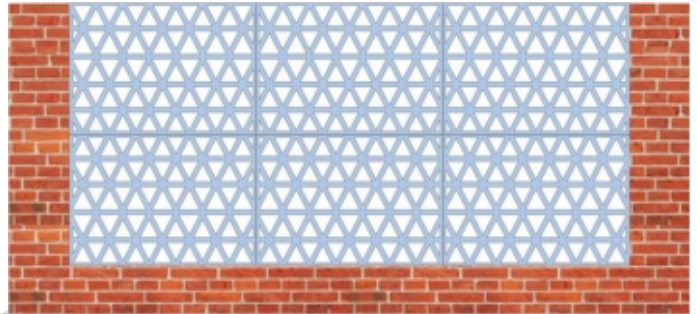

LARGER AREA COVERED AND FIXED FRAMELESS