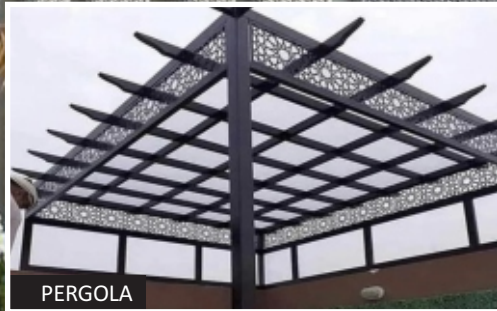

SINCE 1998

NIDUAE

Thinking Different

NAJIB BUILD MAINT

COST EFFECTIVE INTERIOR & EXTERIOR SERVICES PROVIDER

ALUMINUM CATALOG