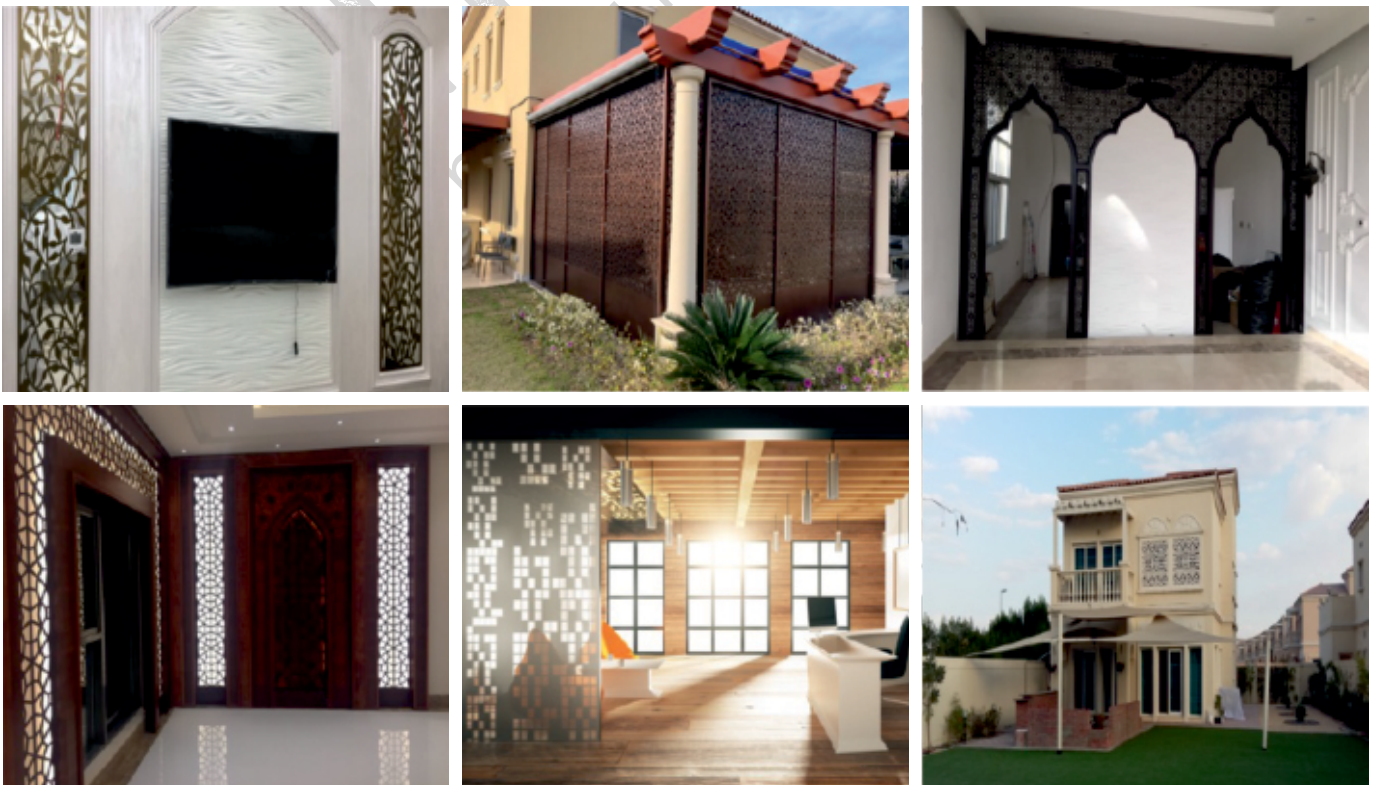

UNDERSTANDING YOUR REQUIREMENTS

When designing your next architectural element kindly consider the following in order to optimize your efforts.

- Indoor or outdoor location
- Weight consideration
- Material type: Aluminum, Stainless Steel, Copper, Brass, MDF, Plywood, Aluminum Casting
- Material Thickness
- Overall Size
- Type of fitting required
- Number of Pieces
- Finish Requirement: Powder Coated, Electroplated brush, Anodized
- Mounting Type: Flush or Raised.
- Mounting Location: Floor, Wall, Building Façade, Fence, Balcony, Terrace.