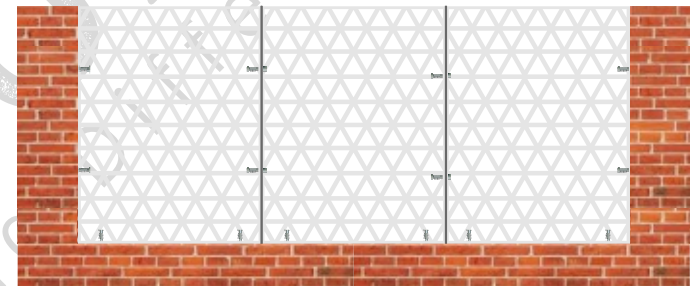

FIXING DETAILS