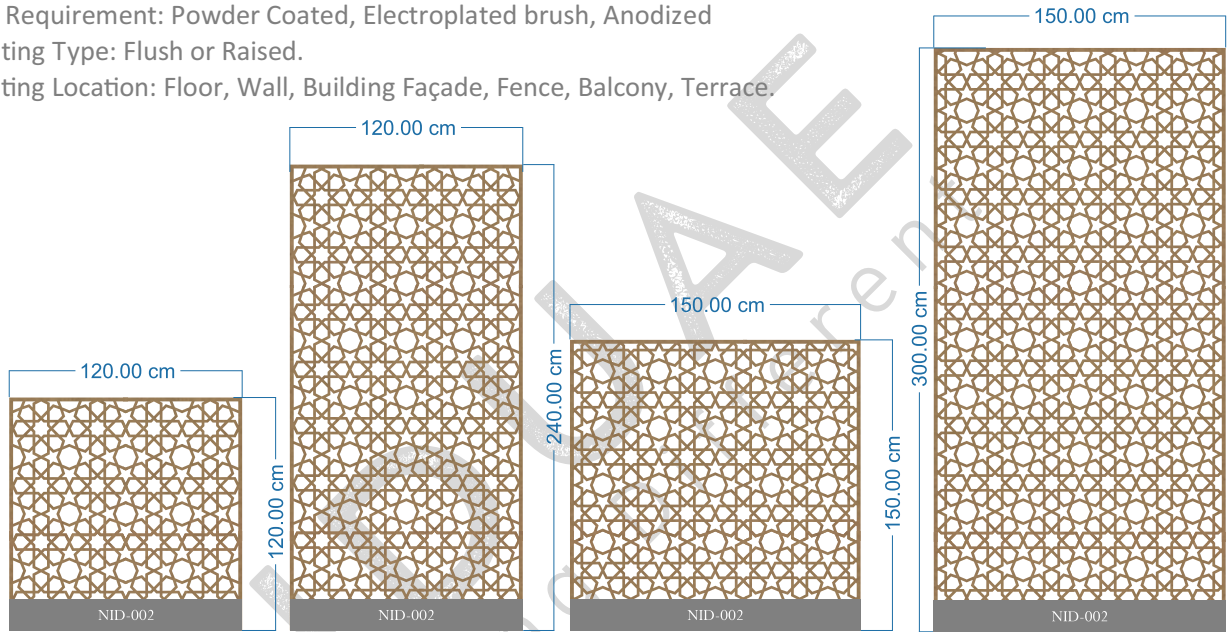

UNDERSTANDING YOUR REQUIREMENTS

When designing your next architectural element kindly consider the following in order to optimize your efforts.

- Indoor or outdoor location
- Weight consideration
- Material type: Aluminum, Stainless Steel, Copper, Brass, MDF, Plywood, Aluminum Casting
- Material Thickness
- Overall Size
- Type of fitting required
- Number of Pieces
- Finish Requirement: Powder Coated, Electroplated brush, Anodized
- Mounting Type: Flush or Raised.
- Mounting Location: Floor, Wall, Building Façade, Fence, Balcony, Terrace.