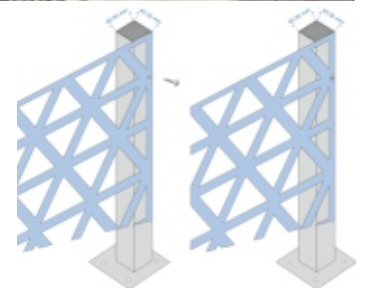

FIXING & INSTALLATION OF DECORATIVE PANELS

WOODEN POST FIXING

Recommended fixing and installation details when choosing pressure impregnated wood posts. Its recommended that posts to be dug 80 to 90cm down for best stability. Ready concrete can be used as well or Pole feet from Steel are recommended for better stability. Under special conditions where high winds or lose ground is the case deeper than advised is better to be opted.

FRONT ELEVATION

CLOSE UP.

RARE FIXING DETAIL.

OVERLAPPED FITTING

STEEL POST FOR MOUNTING

Recommended on foundations, wooden terrace or balcony slab if digging the posts in the ground is not a option than mounting above the ground Steel Hot galvanized post are best, setup your post and simply fasten with bolts for mounting on wooden terrace or concrete. Fixing and installation can be done very easily.

FRONT ELEVATION

CLOSE UP.

RARE FIXING DETAIL.

OVERLAPPED FITTING

FIXED FRAMED OPTION

Decorative screens can be welded and fabricated on customer request using different profile options depending on the requirement. Fixed panels either can behanged, fixed directly to wall or used as sliding doors or windows.

FRONT ELEVATION

CROSS SECTION

BRICK OR CONCRETE STRUCTURE

Decorative panels are multipurpose use and application can be done on my places, Existing Brick walls or Concrete posts, aluminum panels with minimum maintenance and stand out look can easily be fixed as shown in below options.