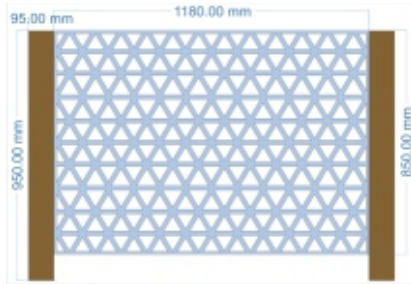

FIXING & INSTALLATION OF DECORATIVE PANELS

WOODEN POST FIXING

Recommended fixing and installation details when choosing pressure impregnated wood posts. Its recommended that posts to be dug 80 to 90cm down for best stability. Ready concrete can be used as well or Pole feet from Steel are recommended for better stability. Under special conditions where high winds or lose ground is the case deeper than advised is better to be opted.

FRONT ELEVATION