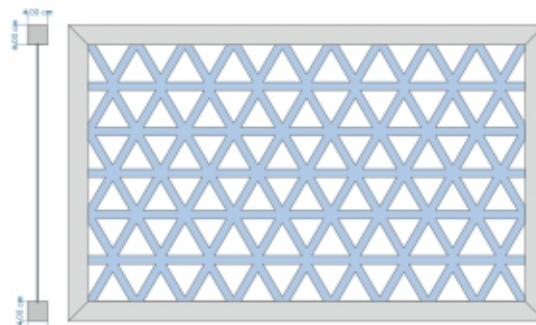

CROSS SECTION