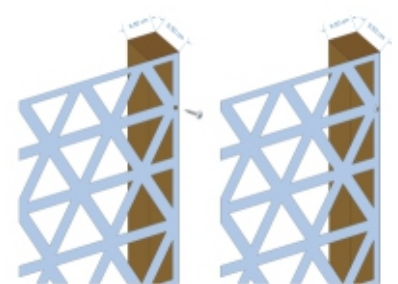

FIXING & INSTALLATION OF DECORATIVE PANELS

WOODEN POST FIXING

Recommended fixing and installation details when choosing pressure impregnated wood posts. Its recommended that posts to be dug 80 to 90cm down for best stability. Ready concrete can be used as well or Pole feet from Steel are recommended for better stability. Under special conditions where high winds or lose ground is the case deeper than advised is better to be opted.

FRONT ELEVATION

CLOSE UP.

RARE FIXING DETAIL.

OVERLAPPED FITTING

STEEL POST FOR MOUNTING

Recommended on foundations, wooden terrace or balcony slab if digging the posts in the ground is not a option than mounting above the ground Steel Hot galvanized post are best, setup your post and simply fasten with bolts for mounting on wooden terrace or concrete. Fixing and installation can be done very easily.

FRONT ELEVATION

CLOSE UP.

RARE FIXING DETAIL.

OVERLAPPED FITTING

FIXED FRAMED OPTION

Decorative screens can be welded and fabricated on customer request using different profile options depending on the requirement. Fixed panels either can behanged, fixed directly to wall or used as sliding doors or windows.