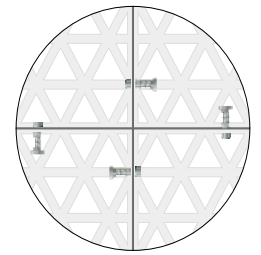

INDIVIDUAL FRAMELESS BRICK WALL

LARGER AREA COVERED AND FIXED FRAMELESS

FIXING DETAILS

DECORATIVE SCREEN CLADDING

DIRECT FITTING

MULTI PANEL SETUP

**GET
YOUR
QUOTE**

Makani-4847210361