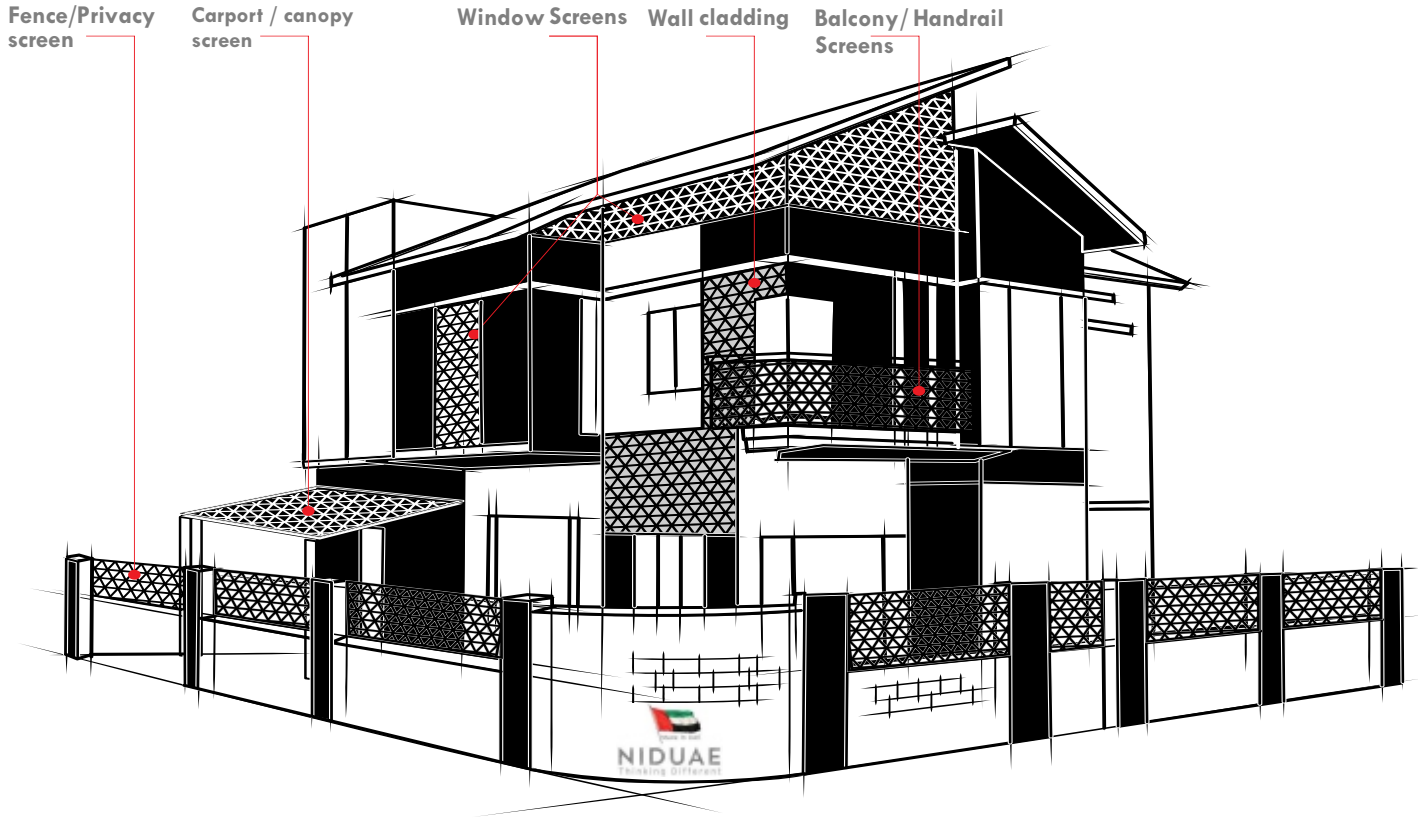

NID UAE decorative panels can be used in multiple ways and locations indoor or outdoor at your home, work place or Commercial buildings. There are many options to choose from internal or external screens from thickness, designs and finishes. We always welcome your personal vision or ideas to make a custom piece or design to fit your need and location. Our Residential or commercial decorative panels can be selected from our collection and we offer shipping to locations worldwide.

FENCE PRIVACY DECORATIVE SCREENS

Fences gets more attractive to add privacy with NID UAE screens adding up lower sound effect and an eye-catching outlook to your exterior walls, Durable no maintenance required.

CARPORT & CANOPY DECORATIVE SCREENS

Not just shades its creative and dynamic in shifting the shadows as light moves throughout the day. Make your carport or garden canopy to stand out with architectural screens.

WINDOWS & GLAZING DECORATIVE SCREENS

Decorative panels provide imaginative shadow and light pattern throughout summers adding up more privacy and a permanent way than regular curtains.

CLADDING DECORATIVE SCREEN

Bored with plain walls bring your walls to life with our decorative cladding with easy to clean. These panels are designed to withstand weather elements such as rain, heat, snow and reduce high wind impact.

BALCONY HANDRAIL DECORATIVE SCREENS

Our decorative panels can be used indoor or outdoor into railings on stairs or balconies to make plain railing more beautiful and personalized. These panels can keep pets, children and others from falling and creating more safer place with elegance.

Quick and easy to install

Durable Strong and impact Resistant

Can't be attacked by termites or other wood eating pests.

Low maintenance aluminum product.