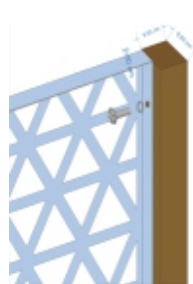

FIXING & INSTALLATION OF DECORATIVE PANELS

WOODEN POST FIXING

Recommended fixing and installation details when choosing pressure impregnated wood posts. Its recommended that posts to be dug 80 to 90cm down for best stability. Ready concrete can be used as well or Pole feet from Steel are recommended for better stability. Under special conditions where high winds or lose ground is the case deeper than advised is better to be opted.

FRONT ELEVATION

CLOSE UP.

RARE FIXING DETAIL.

OVERLAPPED FITTING

STEEL POST FOR MOUNTING

Recommended on foundations, wooden terrace or balcony slab if digging the posts in the ground is not a option than mounting above the ground Steel Hot galvanized post are best, setup your post and simply fasten with bolts for mounting on wooden terrace or concrete. Fixing and installation can be done very easily.