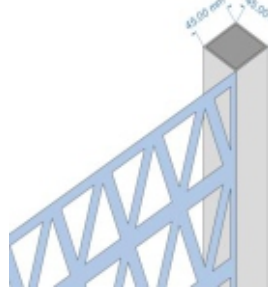

FIXING & INSTALLATION OF DECORATIVE PANELS

WOODEN POST FIXING

Recommended fixing and installation details when choosing pressure impregnated wood posts. Its recommended that posts to be dug 80 to 90cm down for best stability. Ready concrete can be used as well or Pole feet from Steel are recommended for better stability. Under special conditions where high winds or lose ground is the case deeper than advised is better to be opted.

FRONT ELEVATION

CLOSE UP.

RARE FIXING DETAIL.

OVERLAPPED FITTING

STEEL POST FOR MOUNTING

Recommended on foundations, wooden terrace or balcony slab if digging the posts in the ground is not a option than mounting above the ground Steel Hot galvanized post are best, setup your post and simply fasten with bolts for mounting on wooden terrace or concrete. Fixing and installation can be done very easily.

FRONT ELEVATION

CLOSE UP.

RARE FIXING DETAIL.

OVERLAPPED FITTING

FIXED FRAMED OPTION

Decorative screens can be welded and fabricated on customer request using different profile options depending on the requirement. Fixed panels either can behanged, fixed directly to wall or used as sliding doors or windows.