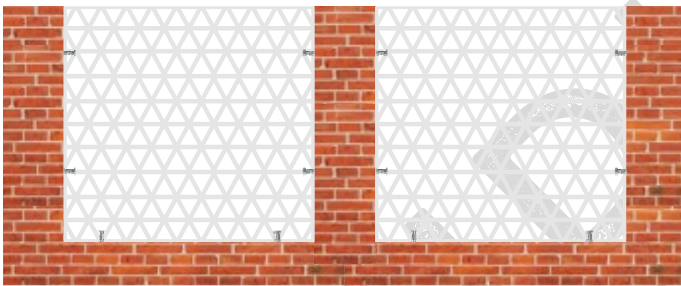

FIXING DETAILS