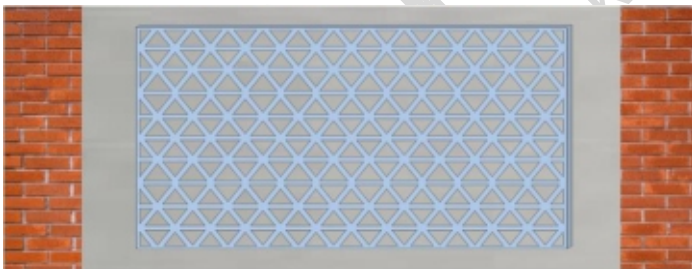

DECORATIVE SCREEN CLADDING