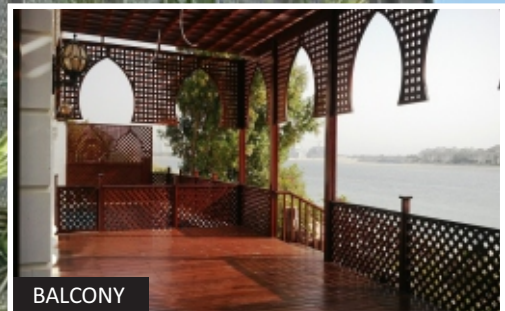

SINCE 1998

NIDUAE

Thinking Different

NAJIB BUILD MAINT

COST EFFECTIVE INTERIOR & EXTERIOR SERVICES PROVIDER

ALUMINUM CATALOG

FACEBOOK

INSTAGRAM

LOCATION

Makani 4847210361

MADE IN UNITED ARAB EMIRATES